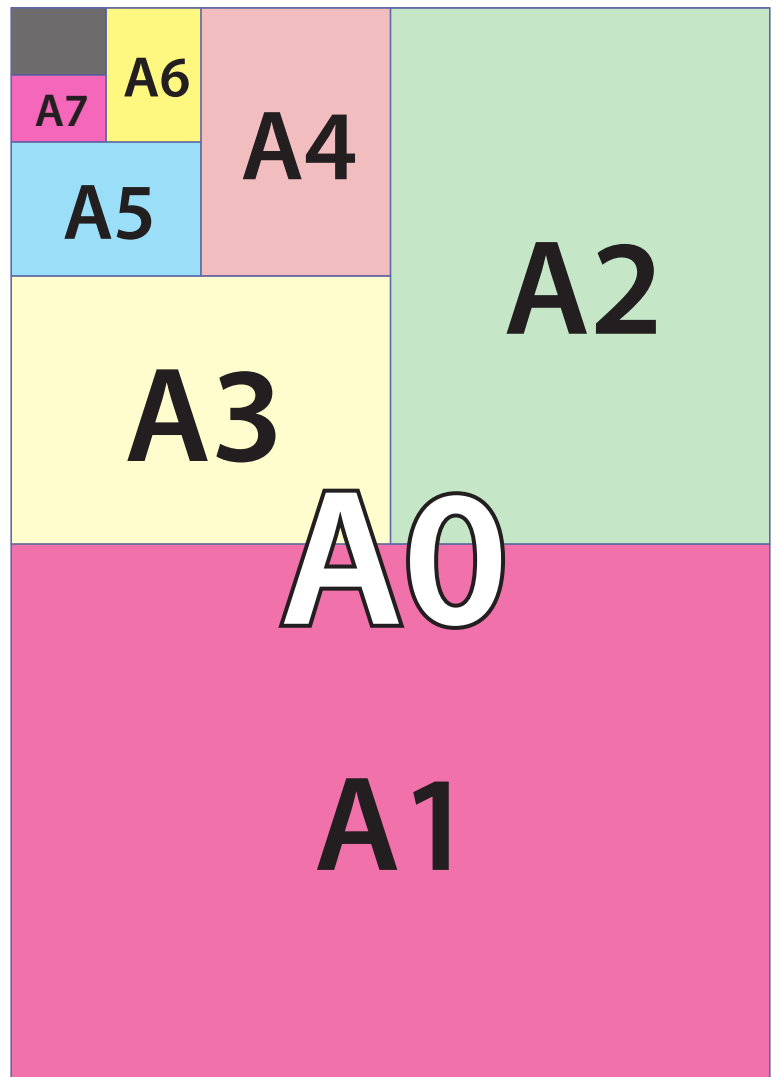

A-Series (sizes in mm)

A7 105 x 74.25

Tickets, larger Post-It notes

A6 148.5 x 105

Postcards

A5 210 x 148.5

Desk pads, flyers

A4 297 x 210

Standard printed sheet, letter

A3 420 x 297

Noticeboard posters

A2 594 x 420

Medium sized poster

A1 841 x 594

Large posters

A0 1189 x 841

Very large posters, printed displays, signs

12% Scale

Other Useful Sizes (sizes in mm)

DL 99 x 210

*A third of A4,
most commonly used for compliment slips*

Business Card 85 x 55

The most common business card size

43% Scale